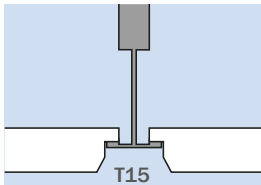

Vogl Ceiling Tiles are accessible, perforated ceiling panels with high acoustic performance for installation into T-profile systems.

The black acoustic fleece lining on the back (other colours on request) satisfies the highest demands on sound absorption.

Vogl Ceiling Tiles come with a factory-applied, pure white finishing coat (similar to RAL 9010).

Minor deviations in the product properties, in particular minor differences in colour and texture as well as insignificant deviations in length, width and thickness of the material delivered, are not considered defects. Mixing panel material from different production periods should be avoided. We advise ordering by the room.

- **Mounting system:** Excellent (T15) rebated grid
- **Based on standard:** EN 14190 "Gypsum plasterboard products from reprocessing"
- **Fire rating:** A2-s1, d0 (non-flammable) according to EN 13501-1
- **Long edge:** FK T15 (bevelled), type Excellent
- **Short edge:** FK T15 (bevelled), type Excellent

Illustration	Item number	Description	Details	Pcs./PU PU/pallet
	KAS-00039	GP-K Excellent 600 T15 non-perforated	600 x 600 x 12.5 mm	6 pieces
	KAS-00066	GP-K Excellent 625 T15 non-perforated	625 x 625 x 12.5 mm	28 PU
	KAS-00040	GP-K Excellent 600 T15 6/18R AVS Acoustic fleece, black	600 x 600 x 12.5 mm	6 pieces
	KAS-00067	GP-K Excellent 625 T15 6/18R AVS Acoustic fleece, black	625 x 625 x 12.5 mm	28 PU
	KAS-00042	GP-K Excellent 600 T15 8/18R AVS Acoustic fleece, black	600 x 600 x 12.5 mm	6 pieces
	KAS-00139	GP-K Excellent 625 T15 8/18R AVS Acoustic fleece, black	625 x 625 x 12.5 mm	28 PU
	KAS-00046	GP-K Excellent 600 T15 12/20/66R AVS Acoustic fleece, black	600 x 600 x 12.5 mm	6 pieces
	KAS-00068	GP-K Excellent 625 T15 12/20/66R AVS Acoustic fleece, black	625 x 625 x 12.5 mm	28 PU
	KAS-00048	GP-K Excellent 600 T15 8/18Q AVS Acoustic fleece, black	600 x 600 x 12.5 mm	6 pieces
	KAS-00069	GP-K Excellent 625 T15 8/18Q AVS Acoustic fleece, black	625 x 625 x 12.5 mm	28 PU
	KAS-00049	GP-K Excellent 600 T15 12/25Q AVS Acoustic fleece, black	600 x 600 x 12.5 mm	6 pieces
	KAS-00071	GP-K Excellent 625 T15 12/25Q AVS Acoustic fleece, black	625 x 625 x 12.5 mm	28 PU
	KAS-00140	GP-K Excellent 600 T15 5/82/15.4SL AVS Acoustic fleece, black	600 x 600 x 12.5 mm	6 pieces
	KAS-00141	GP-K Excellent 625 T15 5/82/15.4SL AVS Acoustic fleece, black	625 x 625 x 12.5 mm	28 PU
	KAS-00052	GP-K Excellent 600 T15 3.5/9Q AVS Acoustic fleece, black	600 x 600 x 12.5 mm	6 pieces
	KAS-00072	GP-K Excellent 625 T15 3.5/9Q AVS Acoustic fleece, black	625 x 625 x 12.5 mm	28 PU

Further perforation patterns/dimensions available on request