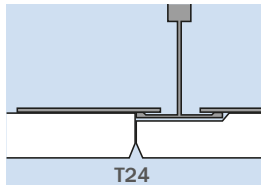

Vogl Ceiling Tiles are accessible, perforated ceiling panels with high acoustic performance for installation into T-profile systems.

The black acoustic fleece lining on the back (other colours on request) satisfies the highest demands on sound absorption.

Vogl Ceiling Tiles come with a factory-applied, pure white finishing coat (similar to RAL 9010).

Minor deviations in the product properties, in particular minor differences in colour and texture as well as insignificant deviations in length, width and thickness of the material delivered, are not considered defects. Mixing panel material from different production periods should be avoided.

Mixing panel material from different production periods should be avoided. Differences in colour and texture might otherwise ensue. We advise ordering by the room.

- **Mounting system:** Premium (T24) concealed grid
- **Based on standard:** EN 14190 "Gypsum plasterboard products from reprocessing"
- **Fire rating:** A2-s1, d0 (non-flammable) according to EN 13501-1
- **Long edge:** FK T24 (bevelled), type Premium
- **Short edge:** FK T24 (bevelled), type Premium

Illustration	Item number	Description	Details	Pcs./PU PU/pallet
	KAS-00093	GP-K Premium 600 T24 non-perforated	600 x 600 x 12.5 mm	6 pieces
	KAS-00104	GP-K Premium 625 T24 non-perforated	625 x 625 x 12.5 mm	28 PU
	KAS-00094	GP-K Premium 600 T24 6/18R AVS Acoustic fleece, black	600 x 600 x 12.5 mm	6 pieces
	KAS-00105	GP-K Premium 625 T24 6/18R AVS Acoustic fleece, black	625 x 625 x 12.5 mm	28 PU
	KAS-00096	GP-K Premium 600 T24 8/18R AVS Acoustic fleece, black	600 x 600 x 12.5 mm	6 pieces
	KAS-00145	GP-K Premium 625 T24 8/18R AVS Acoustic fleece, black	625 x 625 x 12.5 mm	28 PU
	KAS-00146	GP-K Premium 600 T24 12/20/66R AVS Acoustic fleece, black	600 x 600 x 12.5 mm	6 pieces
	KAS-00147	GP-K Premium 625 T24 12/20/66R AVS Acoustic fleece, black	625 x 625 x 12.5 mm	28 PU
	KAS-00097	GP-K Premium 600 T24 8/18Q AVS Acoustic fleece, black	600 x 600 x 12.5 mm	6 pieces
	KAS-00106	GP-K Premium 625 T24 8/18Q AVS Acoustic fleece, black	625 x 625 x 12.5 mm	28 PU
	KAS-00099	GP-K Premium 600 T24 12/25Q AVS Acoustic fleece, black	600 x 600 x 12.5 mm	6 pieces
	KAS-00107	GP-K Premium 625 T24 12/25Q AVS Acoustic fleece, black	625 x 625 x 12.5 mm	28 PU
	KAS-00148	GP-K Premium 600 T24 5/82/15.4SL AVS Acoustic fleece, black	600 x 600 x 12.5 mm	6 pieces
	KAS-00149	GP-K Premium 625 T24 5/82/15.4SL AVS Acoustic fleece, black	625 x 625 x 12.5 mm	28 PU
	KAS-00102	GP-K Premium 600 T24 3.5/9Q AVS Acoustic fleece, black	600 x 600 x 12.5 mm	6 pieces
	KAS-00108	GP-K Premium 625 T24 3.5/9Q AVS Acoustic fleece, black	625 x 625 x 12.5 mm	28 PU

Further perforation patterns/dimensions available on request