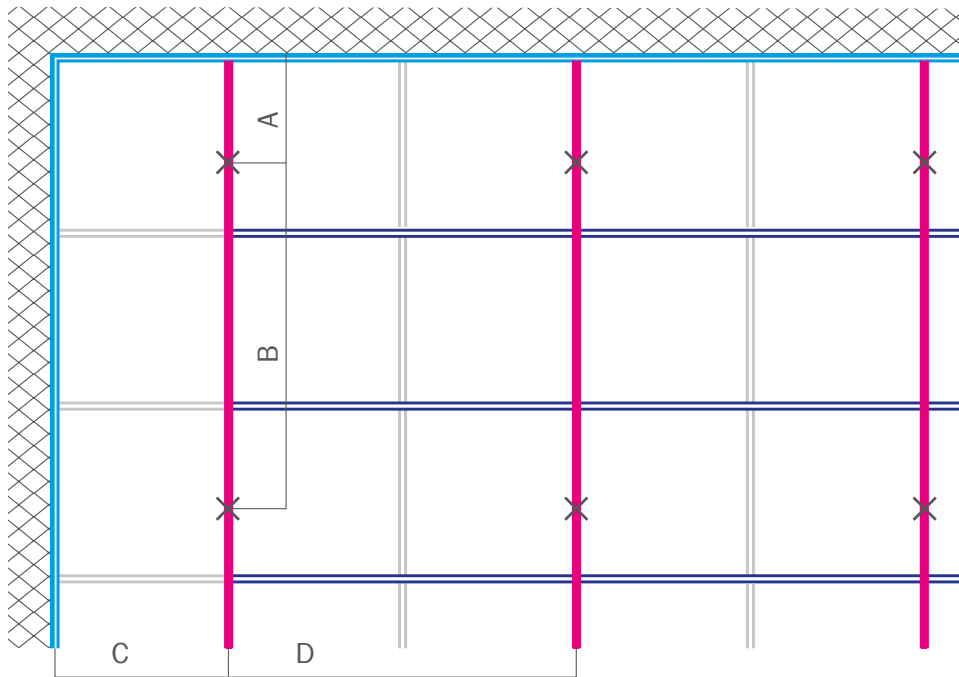

Further perforation patterns/dimensions available on request

Basic T15/T24 ("exposed" grid):

A = max. 400 mm B = max. 1,200/1,250 mm C = max. 600/625 mm D = 600/1,200 mm or 625/1,250 mm

- Wall angle or stepped wall angle
- Secondary profile
- Cross profile "long"
- Cross profile "short"
- Quick hanger (type dependent on suspension height)

Excellent T15/T24 ("rebated" grid):

A = max. 400 mm B = max. 1,200/1,250 mm C = max. 600/625 mm D = 600/1,200 mm or 625/1,250 mm

- Wall angle or stepped wall angle
- Secondary profile
- Cross profile "long"
- Cross profile "short"
- Quick hanger (type dependent on suspension height)