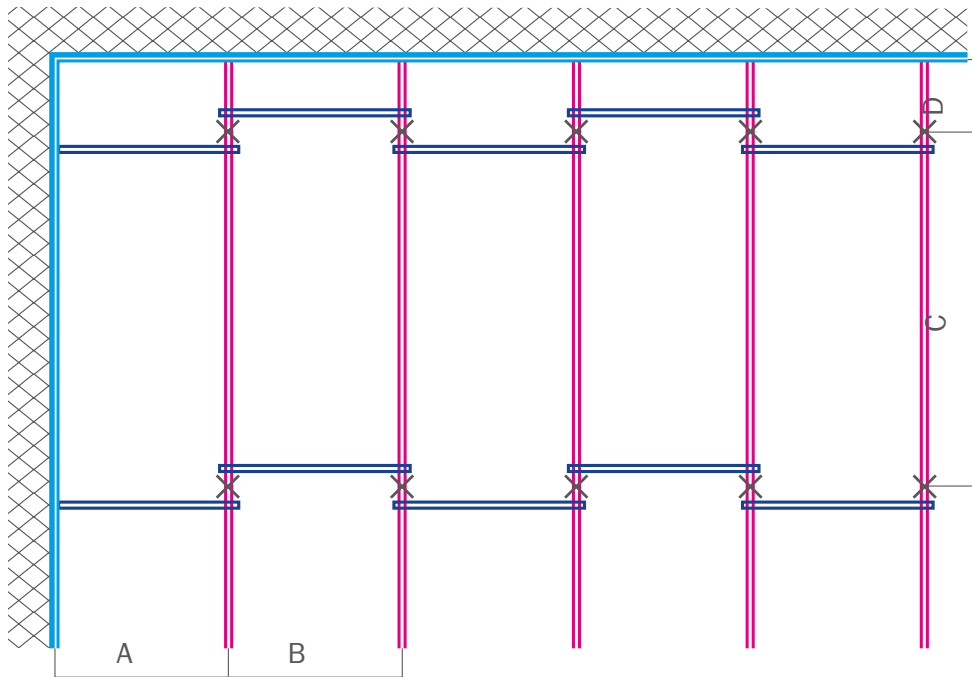

Further perforation patterns/dimensions available on request

Basic T15/T24 ("exposed" grid):

A = max. 400 mm B = max. 1,200/1,250 mm C = max. 600/625 mm D = 600/1,200 mm or 625/1,250 mm

- Wall angle or stepped wall angle
- Secondary profile
- Cross profile "long"
- Cross profile "short"
- Quick hanger (type dependent on suspension height)

Excellent T15/T24 ("rebated" grid):

A = max. 400 mm B = max. 1,200/1,250 mm C = max. 600/625 mm D = 600/1,200 mm or 625/1,250 mm

- Wall angle or stepped wall angle
- Secondary profile
- Cross profile "long"
- Cross profile "short"
- Quick hanger (type dependent on suspension height)

Premium T24 ("concealed" grid):

- Wall angle or stepped wall angle
- Secondary profile
- Spacer
- Quick hanger (type dependent on suspension height)

A = max. 600/625 mm B = max. 600/625 mm C = max. 1,500 mm D = max. 100 mm