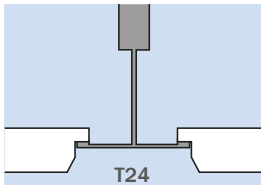

Vogl Ceiling Tiles are accessible, perforated ceiling panels with high acoustic performance for installation into T-profile systems.

The black acoustic fleece lining on the back (other colours on request) satisfies the highest demands on sound absorption.

Vogl Ceiling Tiles come with a factory-applied, pure white finishing coat (similar to RAL 9010).

Minor deviations in the product properties, in particular minor differences in colour and texture as well as insignificant deviations in length, width and thickness of the material delivered, are not considered defects. Mixing panel material from different production periods should be avoided. We advise ordering by the room.

1. **Mounting system:** Excellent (T24) rebated grid
   Based on standard: EN 14190 "Gypsum plasterboard products from reprocessing"
   Fire rating: A2-s1, d0 (non-flammable) according to EN 13501-1
   Long edge: FK T24 (bevelled), type Excellent
   Short edge: FK T24 (bevelled), type Excellent

Illustration	Item number	Description	Details	Pcs./PU PU/pallet
	KAS-00054	GP-K Excellent 600 T24 non-perforated	600 x 600 x 12.5 mm	6 pieces
	KAS-00074	GP-K Excellent 600 T24 non-perforated	625 x 625 x 12.5 mm	28 PU
	KAS-00055	GP-K Excellent 600 T24 6/18R AVS Acoustic fleece, black	600 x 600 x 12.5 mm	6 pieces
	KAS-00075	GP-K Excellent 625 T24 6/18R AVS Acoustic fleece, black	625 x 625 x 12.5 mm	28 PU
	KAS-00056	GP-K Excellent 600 T24 8/18R AVS Acoustic fleece, black	600 x 600 x 12.5 mm	6 pieces
	KAS-00119	GP-K Excellent 625 T24 8/18R AVS Acoustic fleece, black	625 x 625 x 12.5 mm	28 PU
	KAS-00142	GP-K Excellent 600 T24 12/20/66R AVS Acoustic fleece, black	600 x 600 x 12.5 mm	6 pieces
	KAS-00077	GP-K Excellent 625 T24 12/20/66R AVS Acoustic fleece, black	625 x 625 x 12.5 mm	28 PU
	KAS-00059	GP-K Excellent 600 T24 8/18Q AVS Acoustic fleece, black	600 x 600 x 12.5 mm	6 pieces
	KAS-00078	GP-K Excellent 625 T24 8/18Q AVS Acoustic fleece, black	625 x 625 x 12.5 mm	28 PU
	KAS-00060	GP-K Excellent 600 T24 12/25Q AVS Acoustic fleece, black	600 x 600 x 12.5 mm	6 pieces
	KAS-00079	GP-K Excellent 625 T24 12/25Q AVS Acoustic fleece, black	625 x 625 x 12.5 mm	28 PU
	KAS-00143	GP-K Excellent 600 T24 5/82/15.4SL AVS Acoustic fleece, black	600 x 600 x 12.5 mm	6 pieces
	KAS-00144	GP-K Excellent 625 T24 5/82/15.4SL AVS Acoustic fleece, black	625 x 625 x 12.5 mm	28 PU
	KAS-00064	GP-K Excellent 600 T24 3.5/9Q AVS Acoustic fleece, black	600 x 600 x 12.5 mm	6 pieces
	KAS-00080	GP-K Excellent 625 T24 3.5/9Q AVS Acoustic fleece, black	625 x 625 x 12.5 mm	28 PU

Further perforation patterns/dimensions available on request