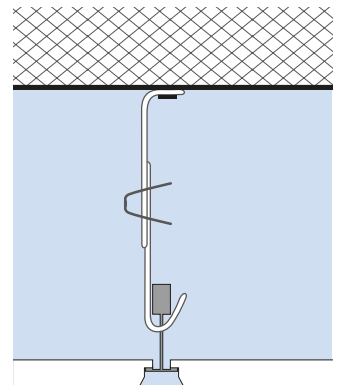

Further perforation patterns/dimensions available on request

Basic T15/T24 ("exposed" grid):

A = max. 400 mm B = max. 1,200/1,250 mm C = max. 600/625 mm D = 600/1,200 mm or 625/1,250 mm

- Wall angle or stepped wall angle
- Secondary profile
- Cross profile "long"
- Cross profile "short"
- Quick hanger (type dependent on suspension height)

Excellent T15/T24 ("rebated" grid):

A = max. 400 mm B = max. 1,200/1,250 mm C = max. 600/625 mm D = 600/1,200 mm or 625/1,250 mm

- Wall angle or stepped wall angle
- Secondary profile
- Cross profile "long"
- Cross profile "short"
- Quick hanger (type dependent on suspension height)