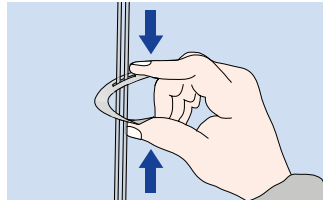

General site conditions:

- Site temperature should not fall below +5 °C
- Avoid major fluctuations in temperature and humidity
- Always store tiles in a dry place, protected against moisture
- Observe maximum stacking height during shipping and storage
- Avoid damage to surface finish by all means

After completion of framework installation, check entire ceiling surface to make sure that secondary profiles are perfectly aligned. Adjust easy-span hangers to make sure they fit tightly and structure is level.