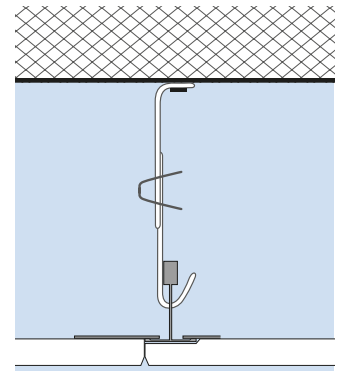

Excellent T15/T24 ("rebated" grid):

A = max. 400 mm B = max. 1,200/1,250 mm C = max. 600/625 mm D = 600/1,200 mm or 625/1,250 mm

- Wall angle or stepped wall angle
- Secondary profile
- Cross profile "long"
- Cross profile "short"
- Quick hanger (type dependent on suspension height)

Premium T24 ("concealed" grid):

- Wall angle or stepped wall angle
- Secondary profile
- Spacer
- Quick hanger (type dependent on suspension height)

A = max. 600/625 mm B = max. 600/625 mm C = max. 1,500 mm D = max. 100 mm